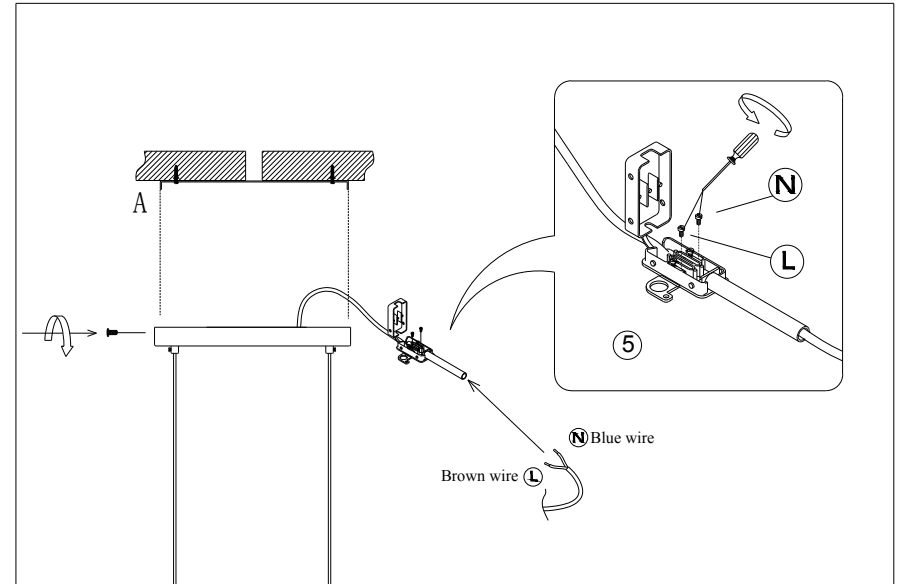

56387 Pendant Lamp
Galaxy LED Black 155cm

KARE
DESIGN

Parts List

NO.	A	B	C
			
Qty	1	1	1

1

2

3

ENERG