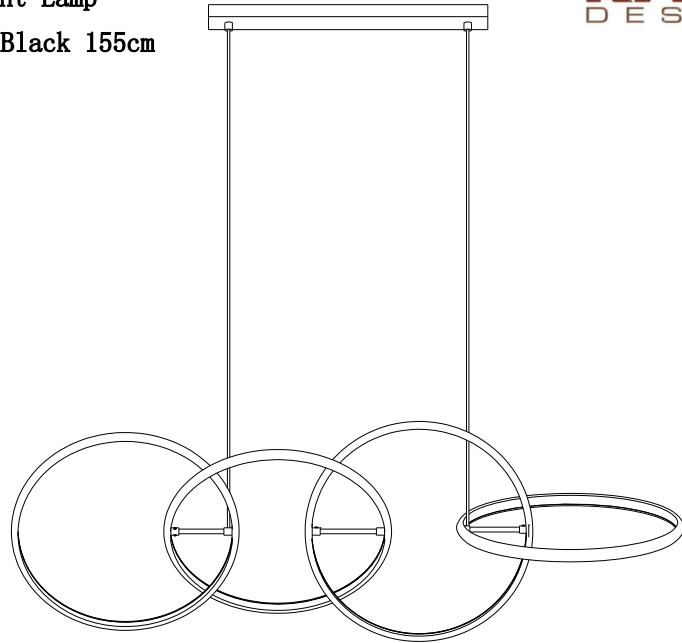

56387 Pendant Lamp
Galaxy LED Black 155cm

KARE
DESIGN

Parts List

NO.	A	B	C
			
Qty	1	1	1

1

2

3

ENERG

Kare Design

56387

30
kWh/1000h

2019/2015