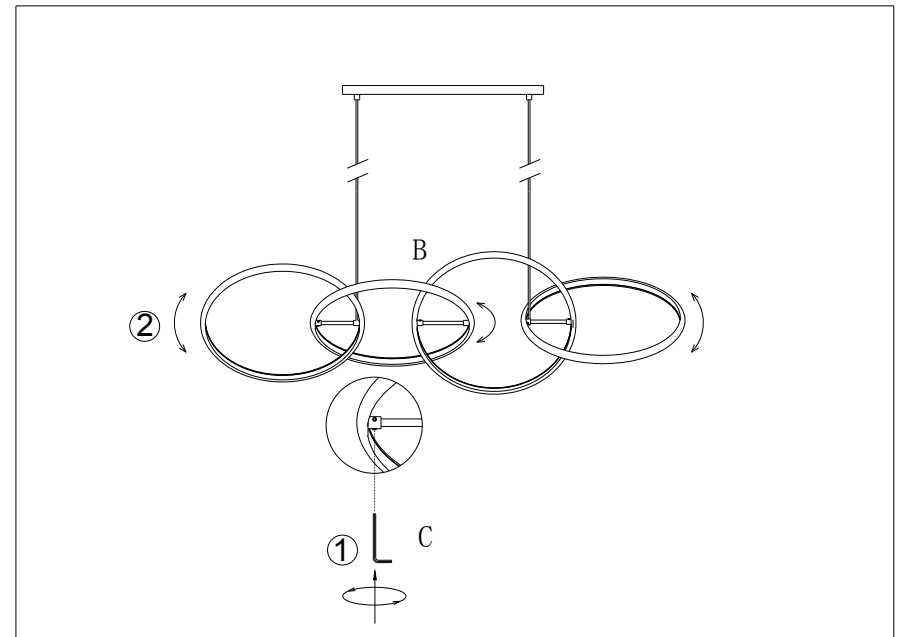

56387 Pendant Lamp
Galaxy LED Black 155cm

KARE
DESIGN

Parts List

NO.	A	B	C
			
Qty	1	1	1

1

2

3

ENERG