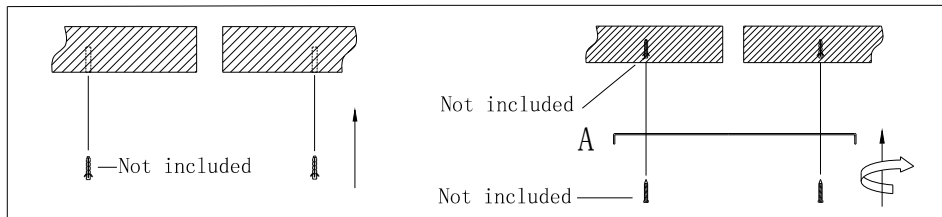

56387 Pendant Lamp
Galaxy LED Black 155cm

KARE
DESIGN

Parts List

NO.	A	B	C
			
Qty	1	1	1

1

2

3

ENERG