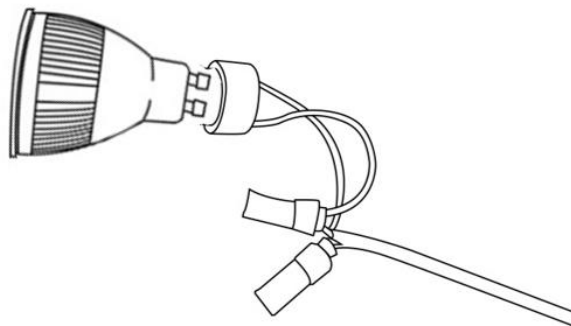

No	A	B
Type		
Qty	1	1

56003

KARE

DESIGN

Floor Lamp Jungle Club 150cm

GU10 LED bulb not included

1

2