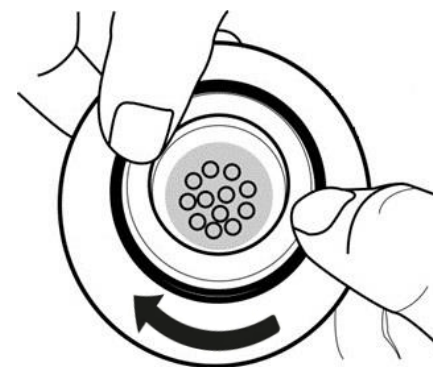

No	A	B
Type		
Qty	1	1

56003

KARE

DESIGN

Floor Lamp Jungle Club 150cm

GU10 LED bulb not included

1

2