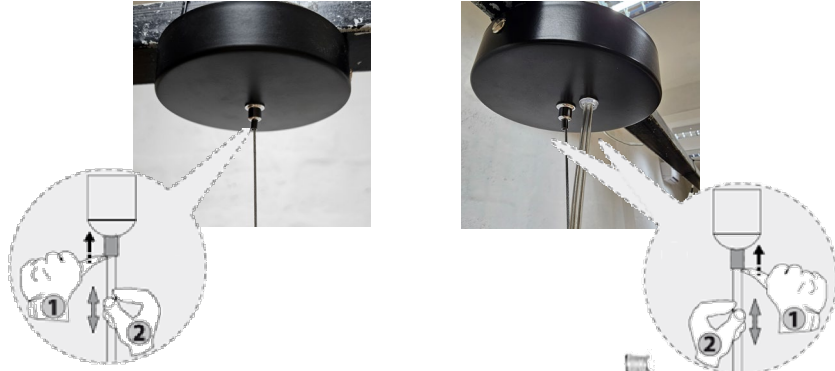

## Pendant Lamp Jungle Club 115cm

No	A	B	C
Type			
Qty	1	3	3

Bulb not included

1

2