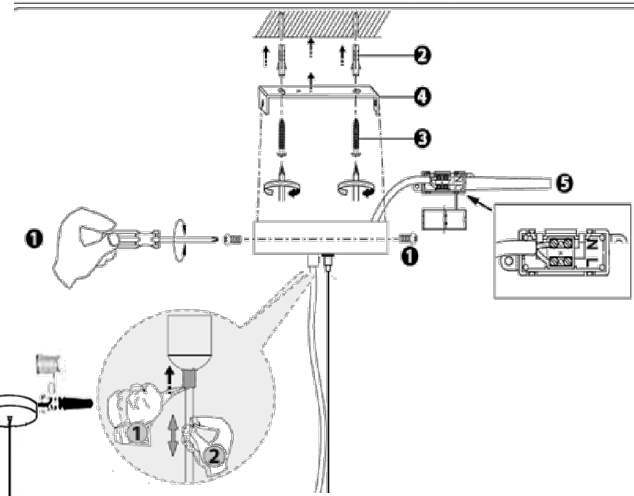

## Pendant Lamp Jungle Club 115cm

No	A	B	C
Type			
Qty	1	3	3

Bulb not included

1

2