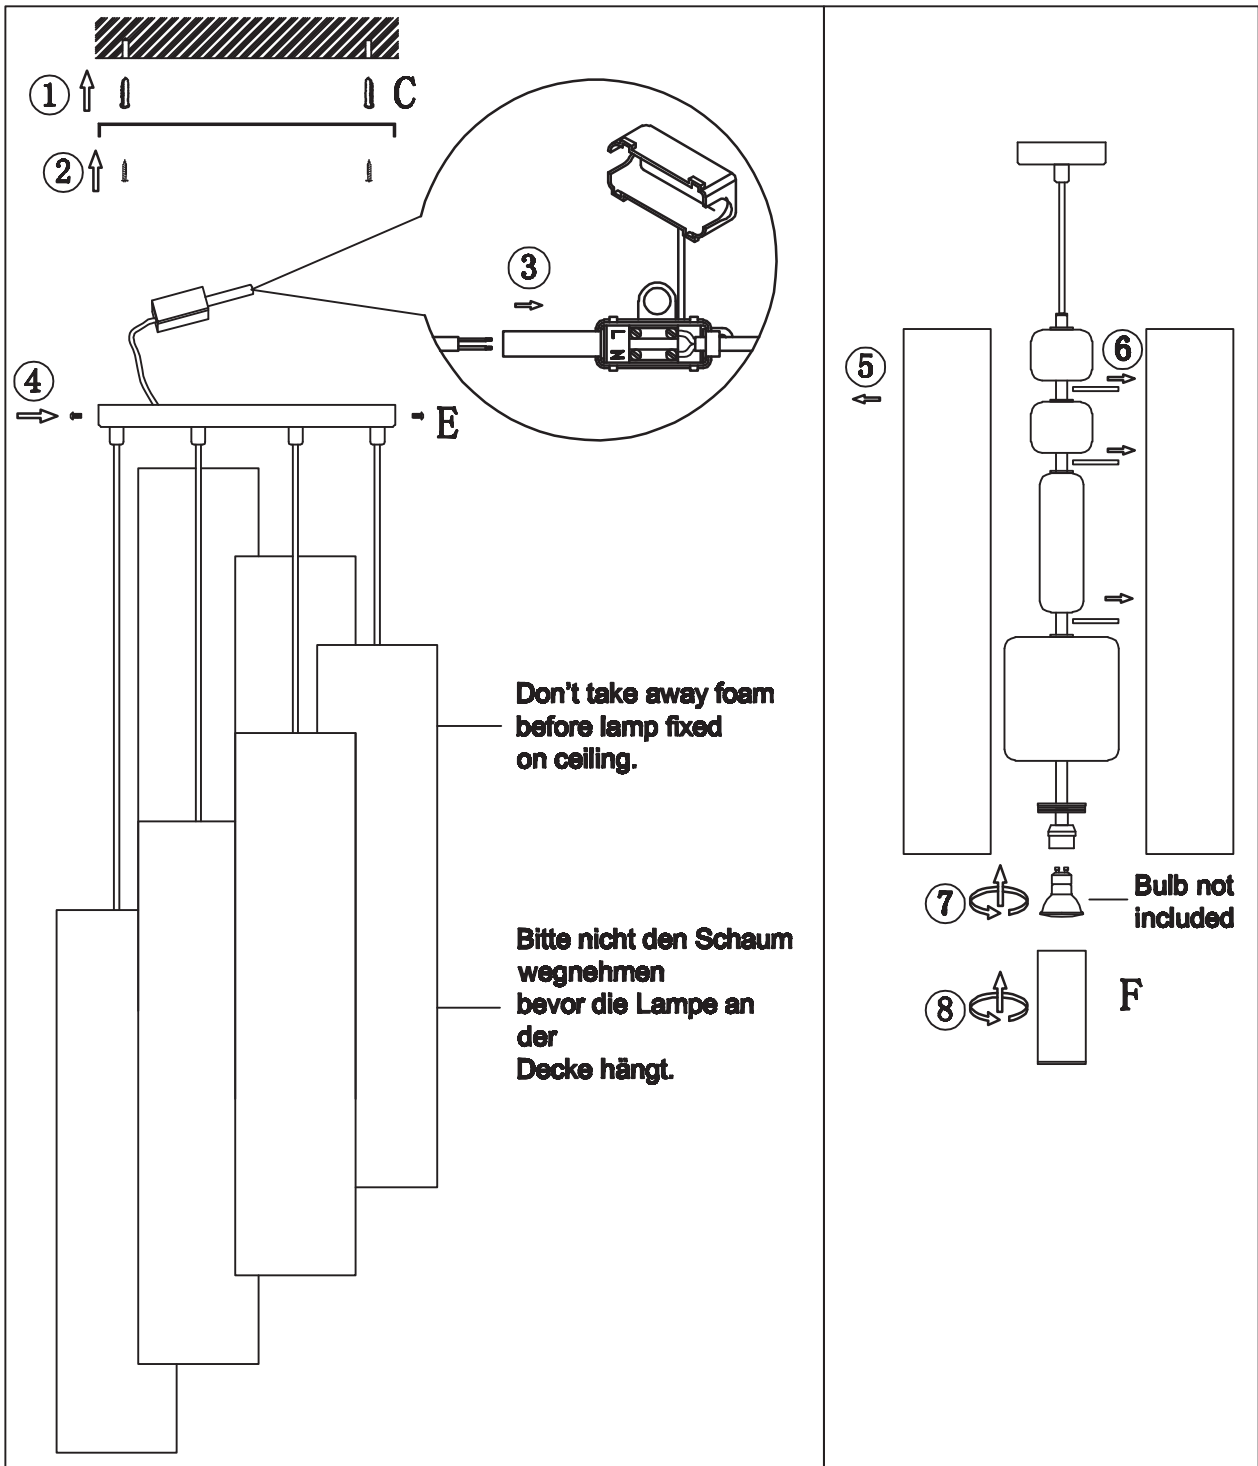

KARE DESIGN

55939 Pendant Lamp Candy Bar Gold Ø44cm

NO.	A	B	C	D	E	F
TYPE						
QTY	1PCS	1PCS	0PCS	0PCS	2PCS	6PCS
			ø7X36	M4X36	M4X12	ø54X128