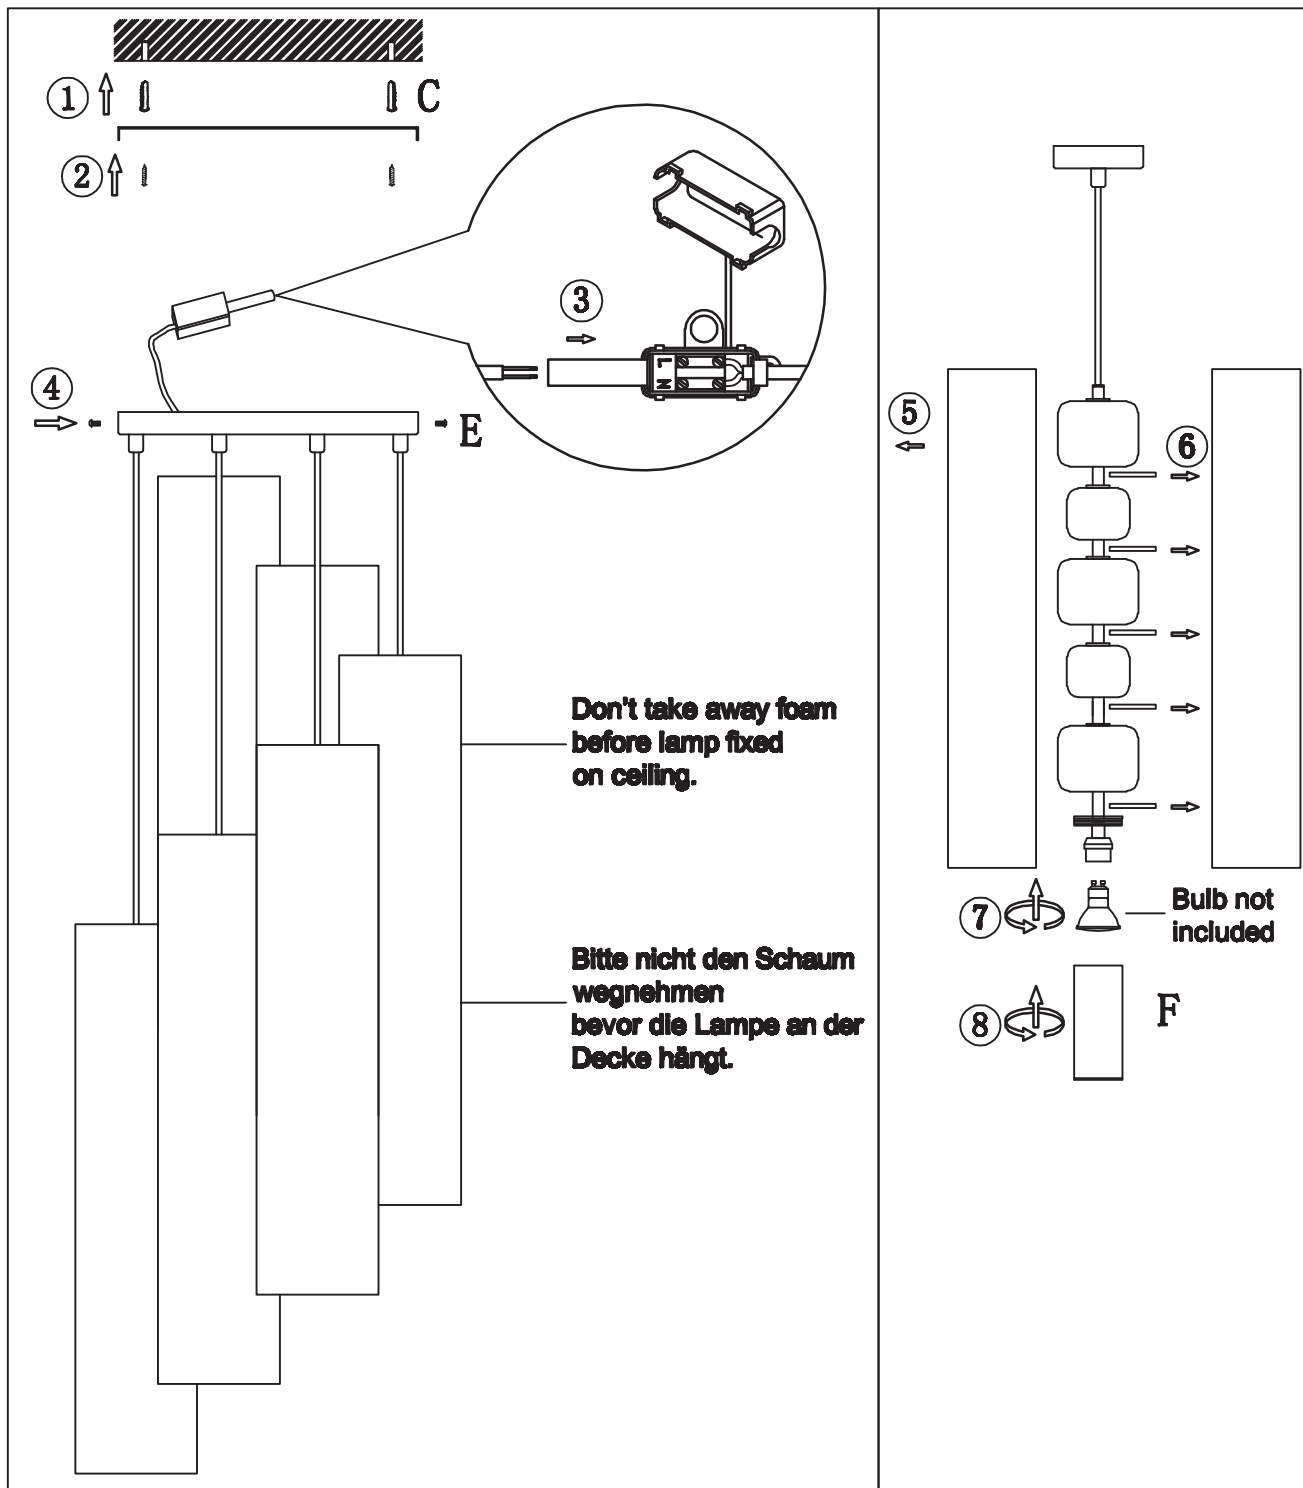

# KARE DESIGN

55845 Pendant Lamp Candy Bar Colore Ø41cm

NO.	A	B	C	D	E	F
TYPE			 ø7X36	 M4X36	 M4X12	 ø54X128
QTY	1PCS	1PCS	0PCS	0PCS	2PCS	6PCS