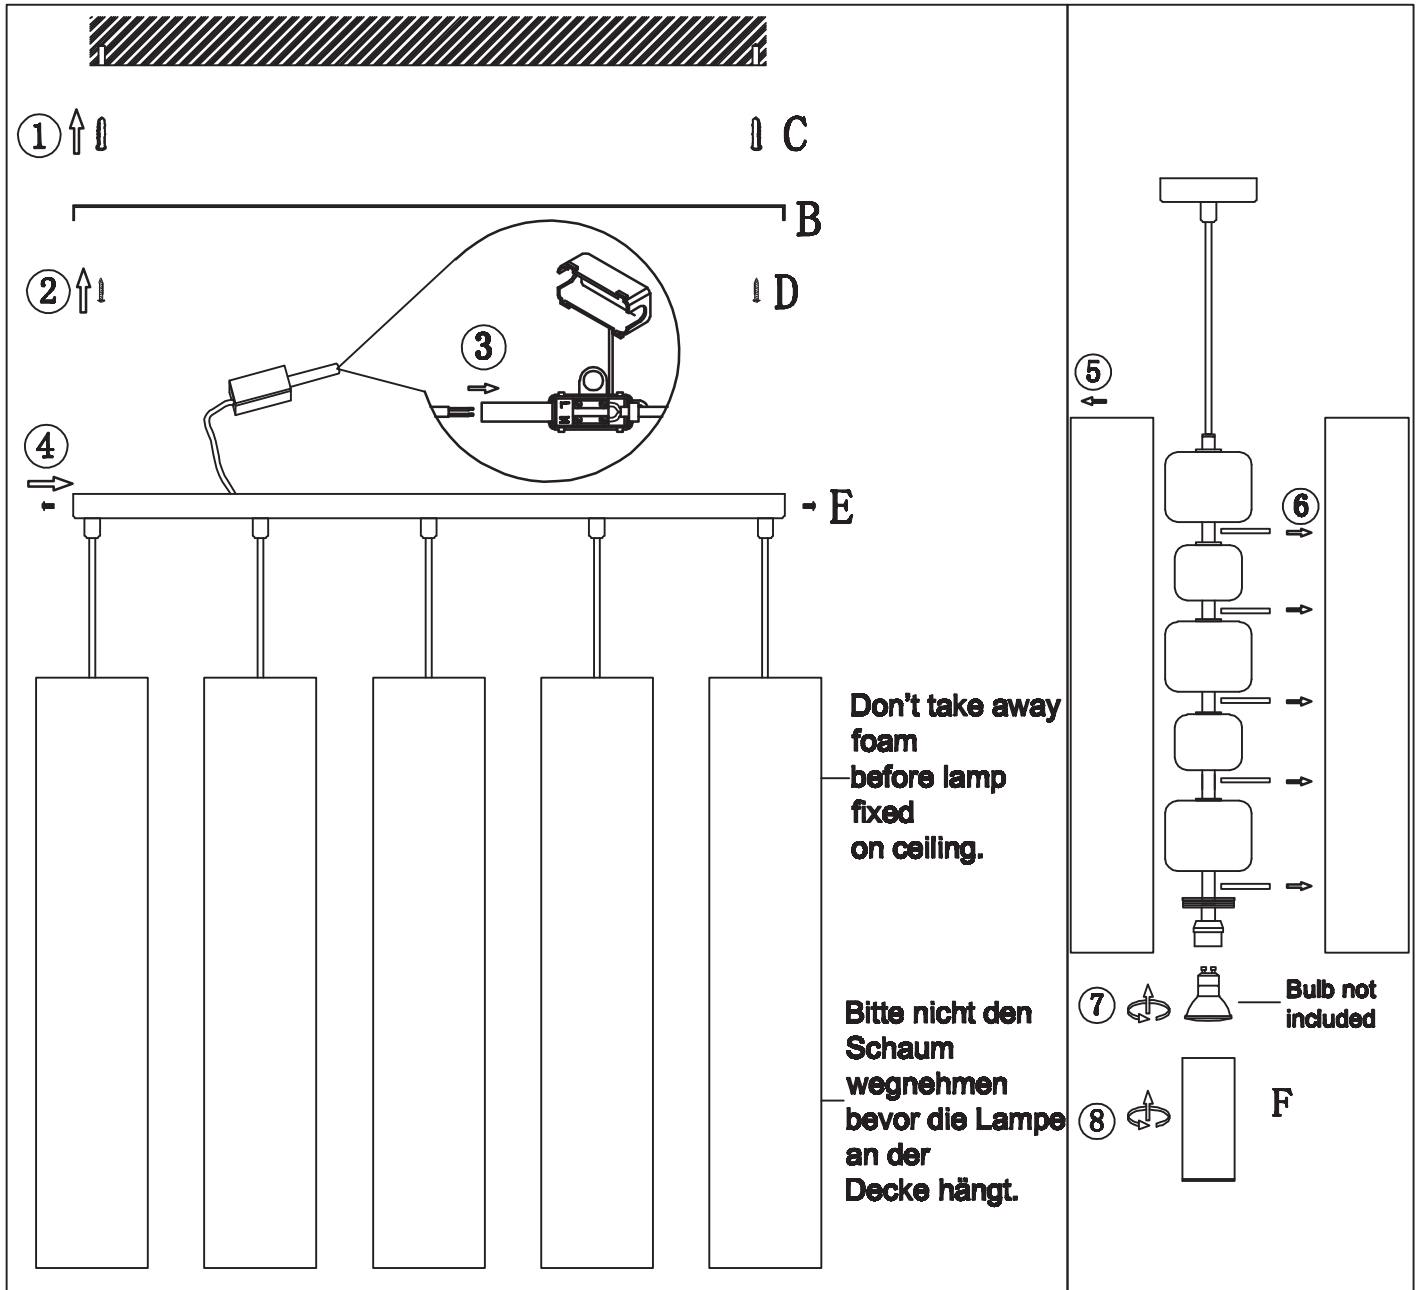

KARE DESIGN

55844 Pendant Lamp Candy Bar Colore 100cm

| NO. | A | B | C | D | E | F |
|------|------|------|-------|-------|-------|---------|
| TYPE | | | | | | |
| | | | ø7X36 | M4X36 | M4X12 | ø54X128 |
| QTY | 1PCS | 1PCS | 0PCS | 0PCS | 2PCS | 5PCS |