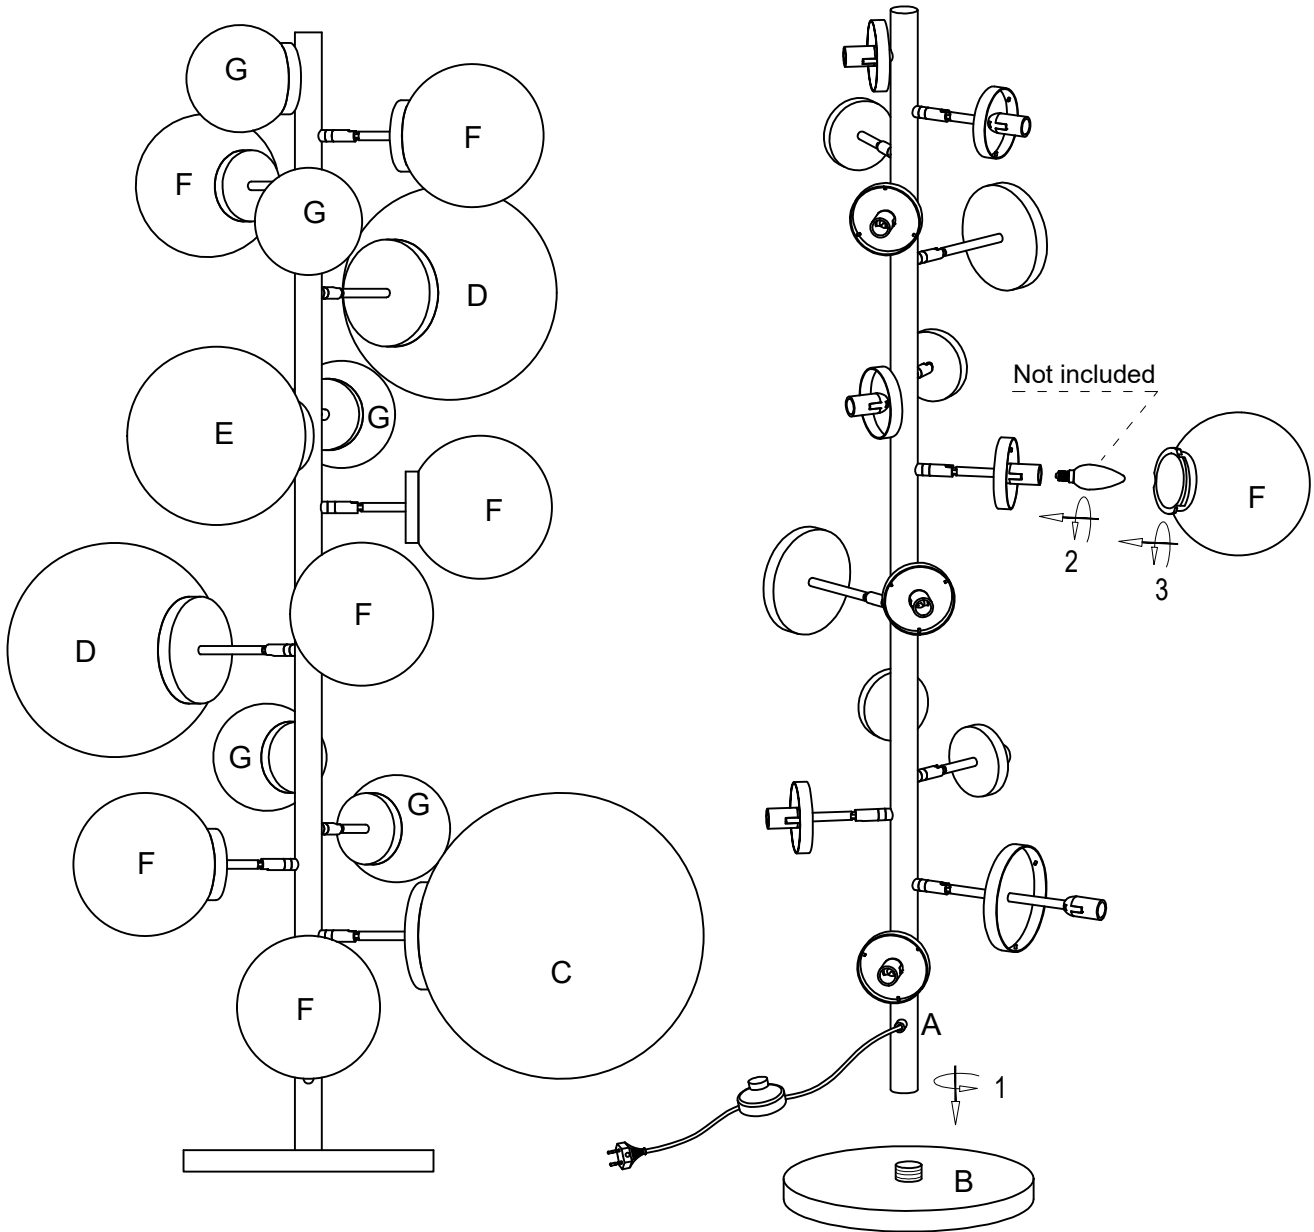

38316 Floor Lamp Balloon Colore 15 LED  
55679 Floor Lamp Balloon Smoke 160cm

NO	A	B	C	D	E	F	G
TYPE							
QTY	1 PC	1 PC	1 PC	2 PCS	1 PC	6 PCS	5 PCS