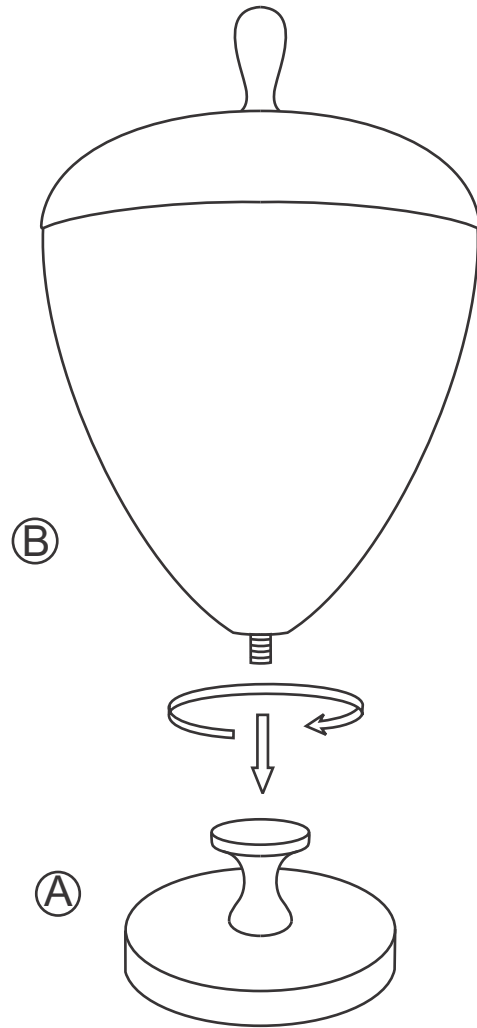

# ASSEMBLY INSTRUCTION

**KARE**  
DESIGN

55225 Deco Jar Salome Red 24cm

COMPLETE PIECE