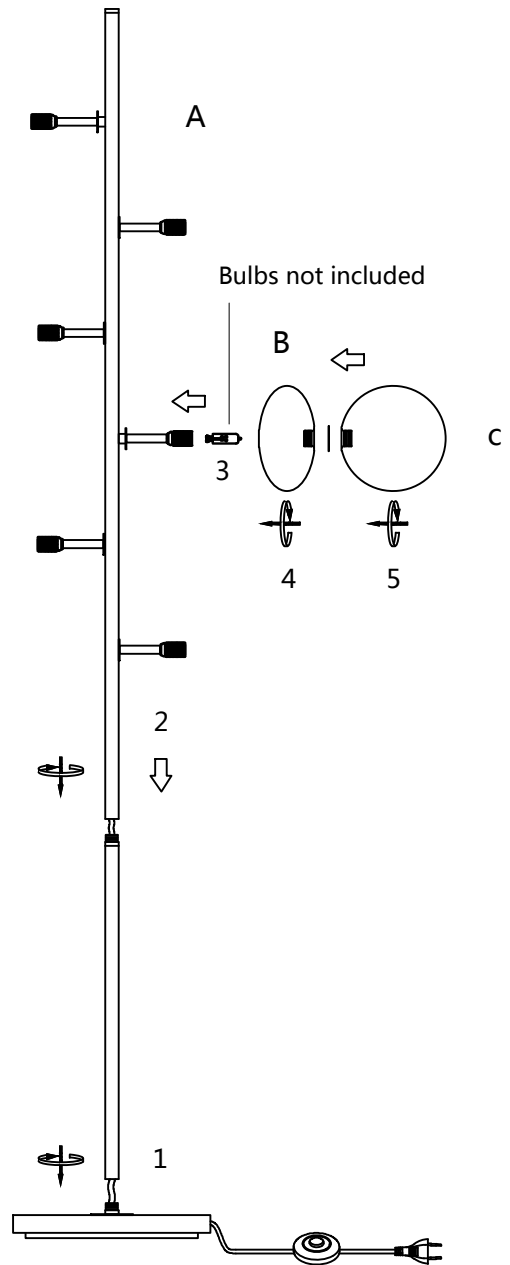

55078

Floor Lamp Double Bubble Copper 165cm

NO	A	B	C
TYPE			
QTY	1PCS	6PCS	6PCS