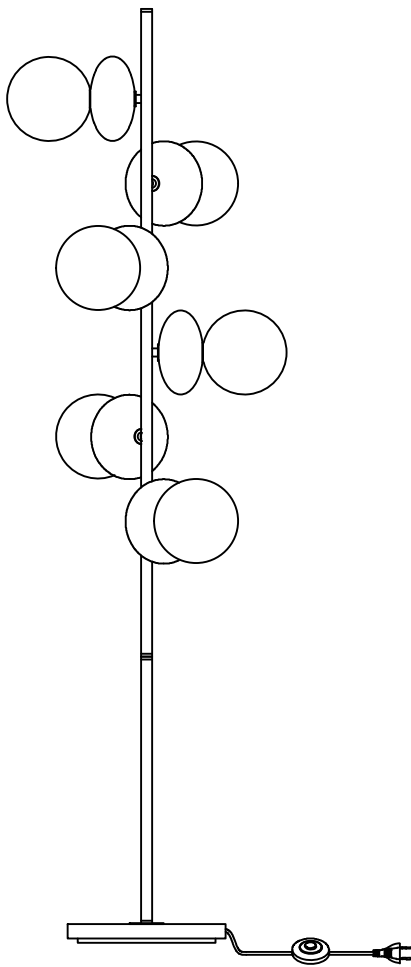

55078

Floor Lamp Double Bubble Copper 165cm

NO	A	B	C
TYPE			
QTY	1PCS	6PCS	6PCS