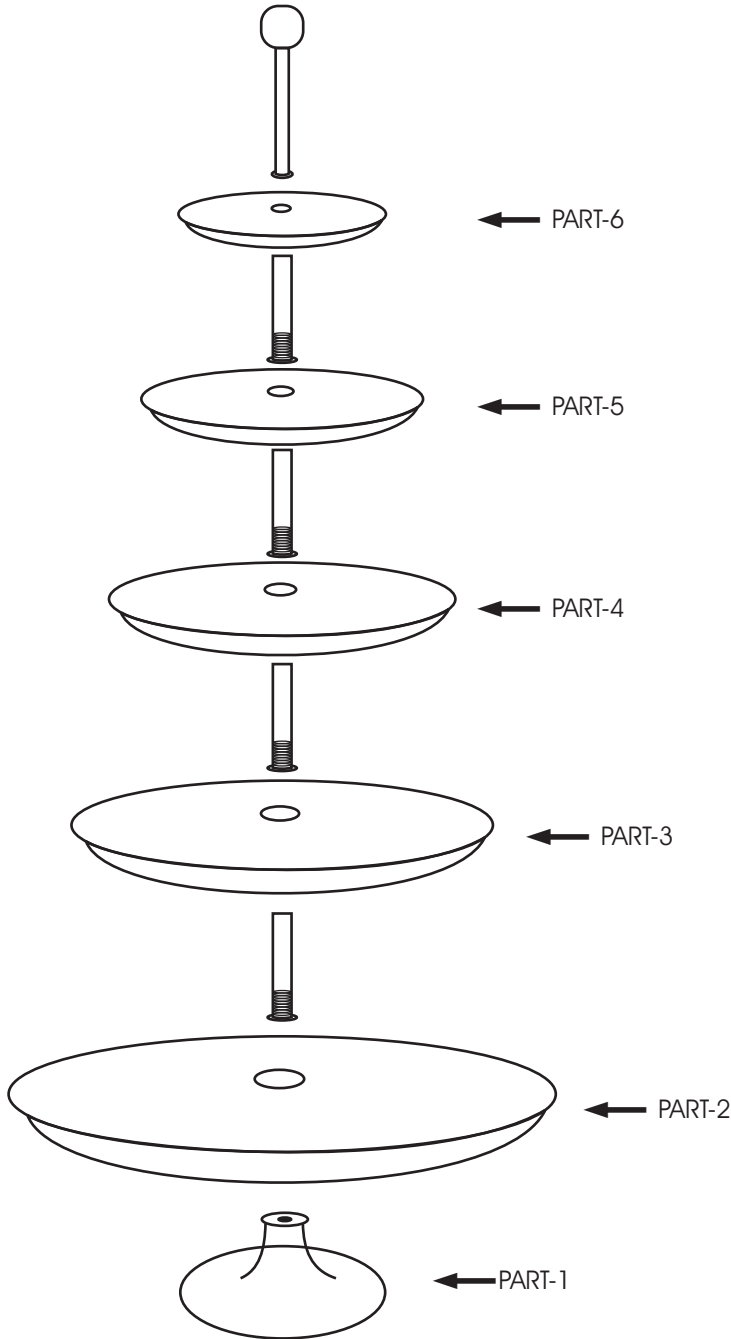

## DESIGN

54693 Etagere Lovely Brass 162cm

No.	A	B	C	D
TYPE		 x 5	 x 4	