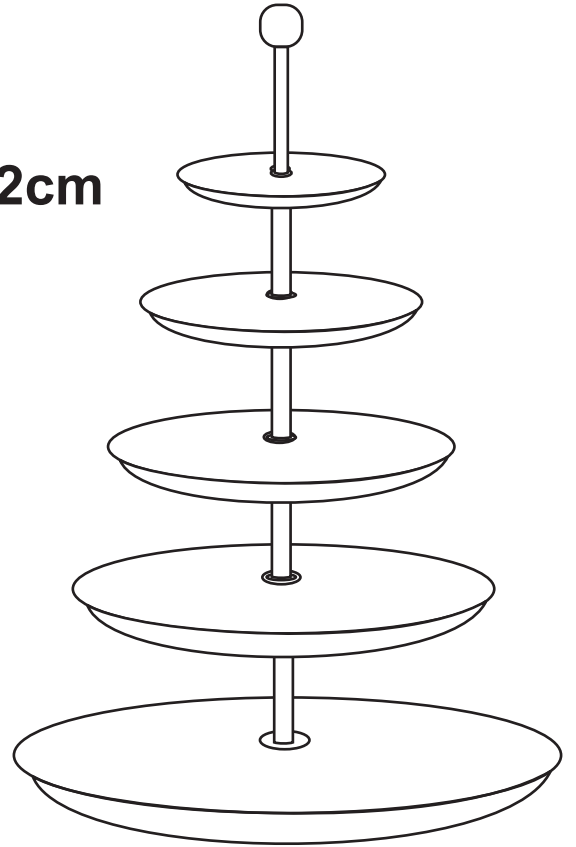

## DESIGN

54693 Etagere Lovely Brass 162cm

No.	A	B	C	D
TYPE		 x 5	 x 4	