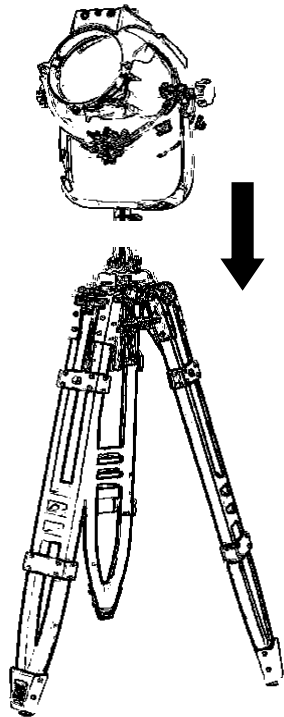

Item number: 53977
Floor Lamp Shooting 105 cm

KARE
DESIGN

FIG. 1

FIG. 2

FIG. 3

BACKSIDE

FIG. 4

Bulb not included