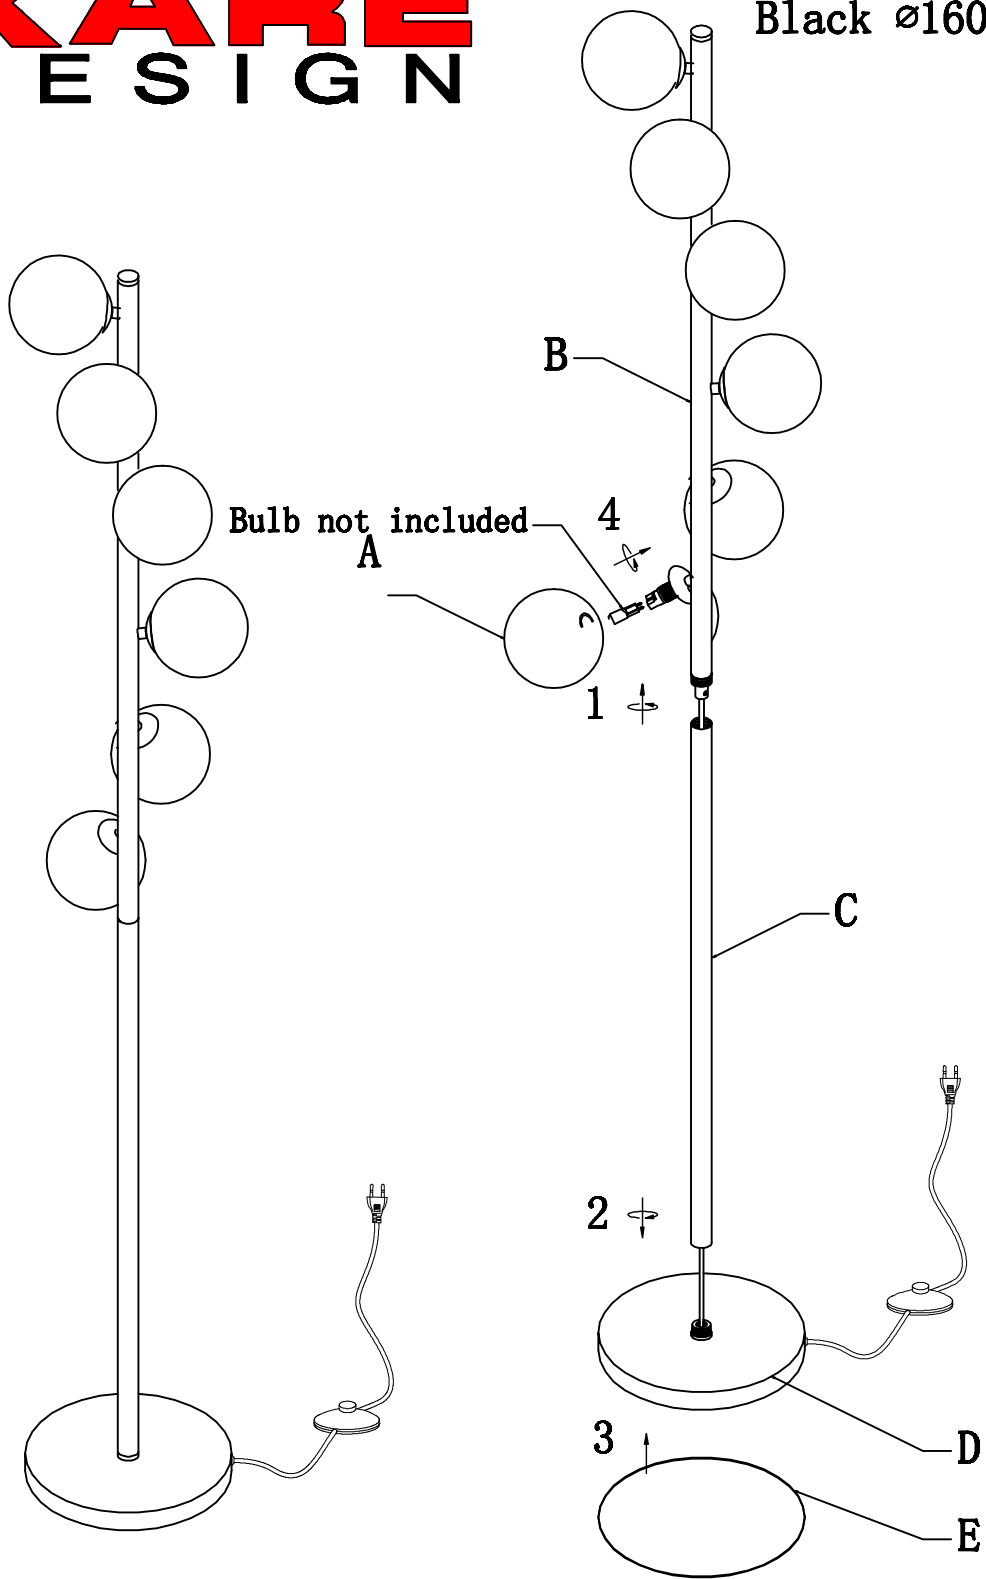

KARE DESIGN

52508 Floor Lamp Scal Balls
Black $\varnothing 160\text{cm}$

NO	A	B	C	D	E	F
TYPE						
QTY	6pcs	1pcs	1pcs	1pcs	1pcs	1pcs