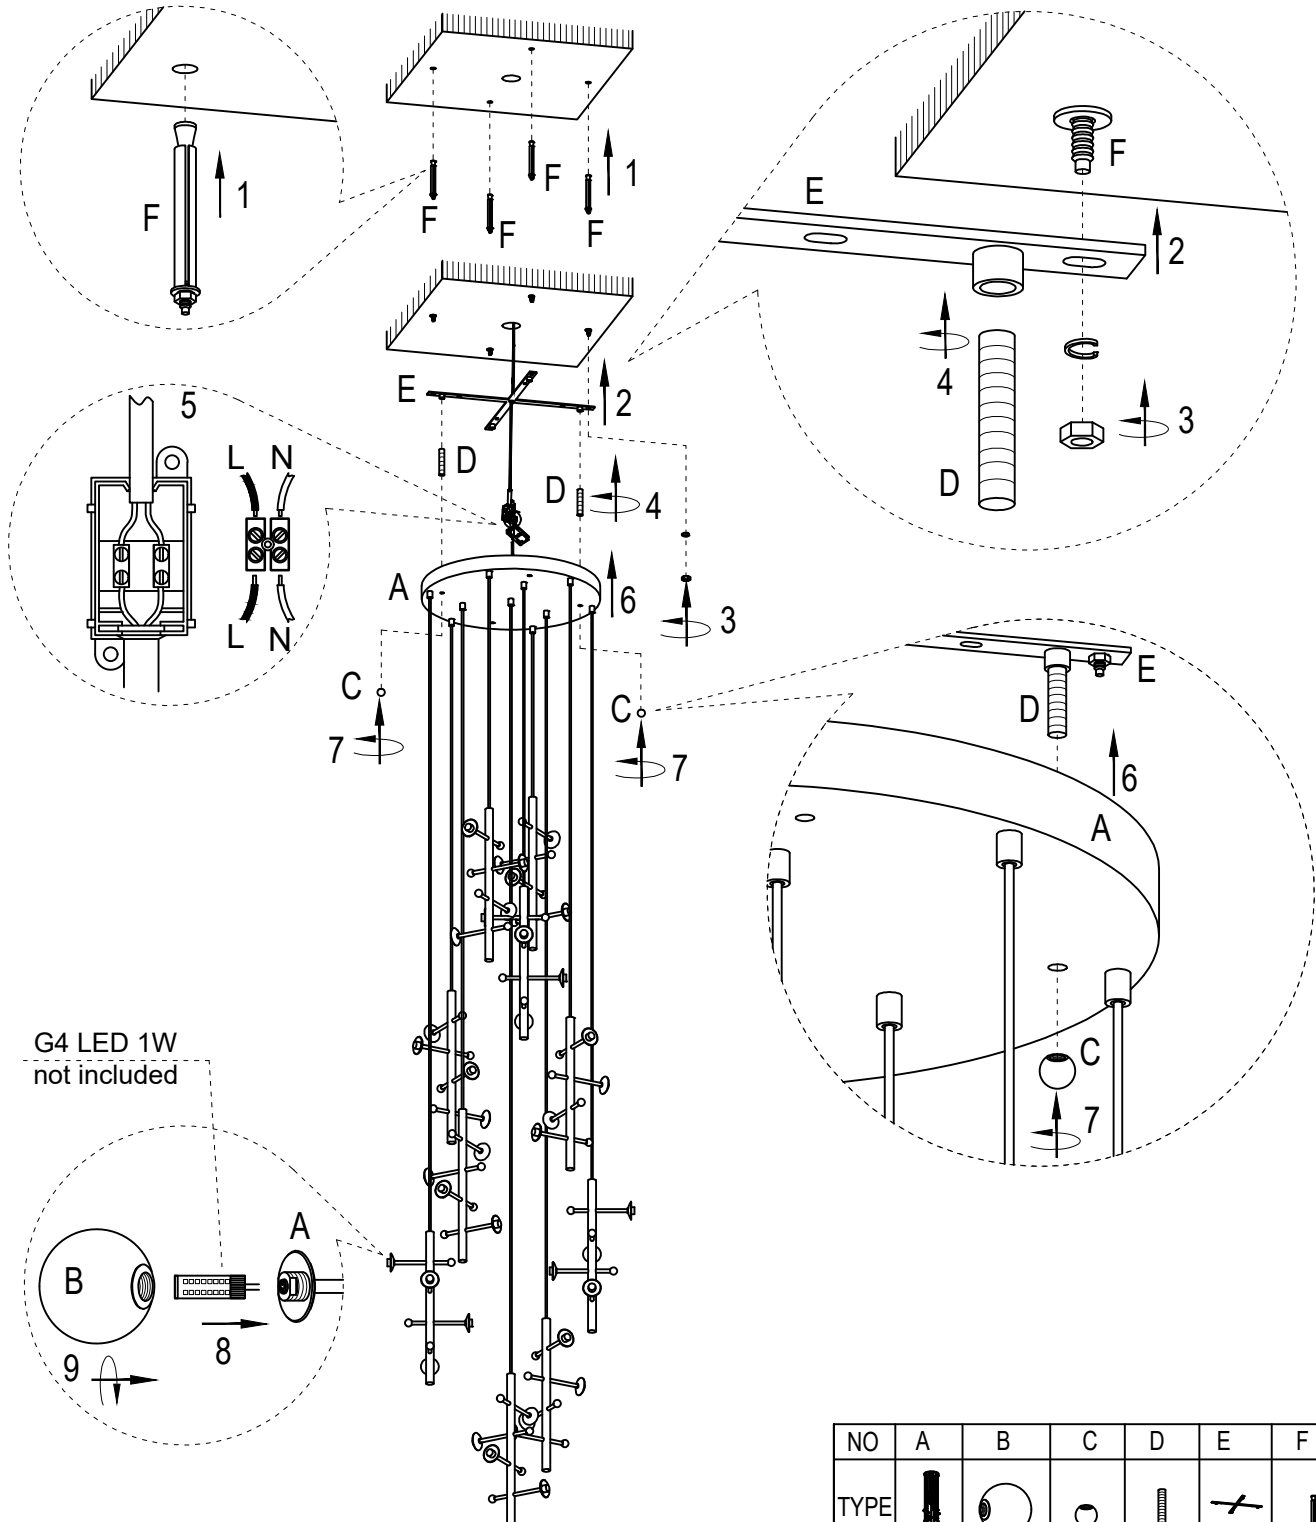

52472 Pendant Lamp Trapez 280 cm

G4 LED 1W
not included

NO	A	B	C	D	E	F
TYPE						
QTY	1 PC	40 PCS	4 PCS	4 PCS	1 PC	4 PCS