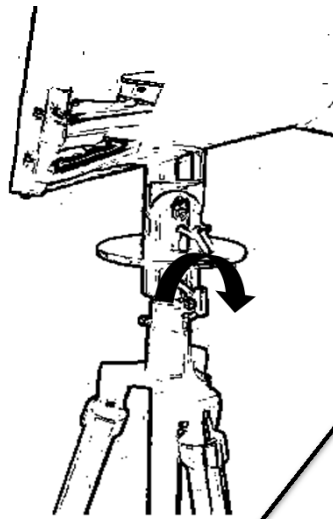

Ref # 61076  
FLOOR LAMP CONTRAST SPOT

**KARE**  
DESIGN

FIG 1

**A**  
E27/40W Max.