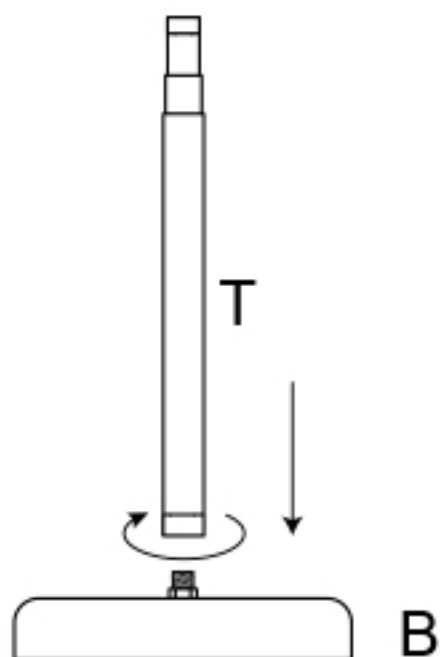

5173 Floor Ashtray Spheric
Stainless Steel Shiny

KARE
DESIGN

B x1

T x1

A x1

1

2