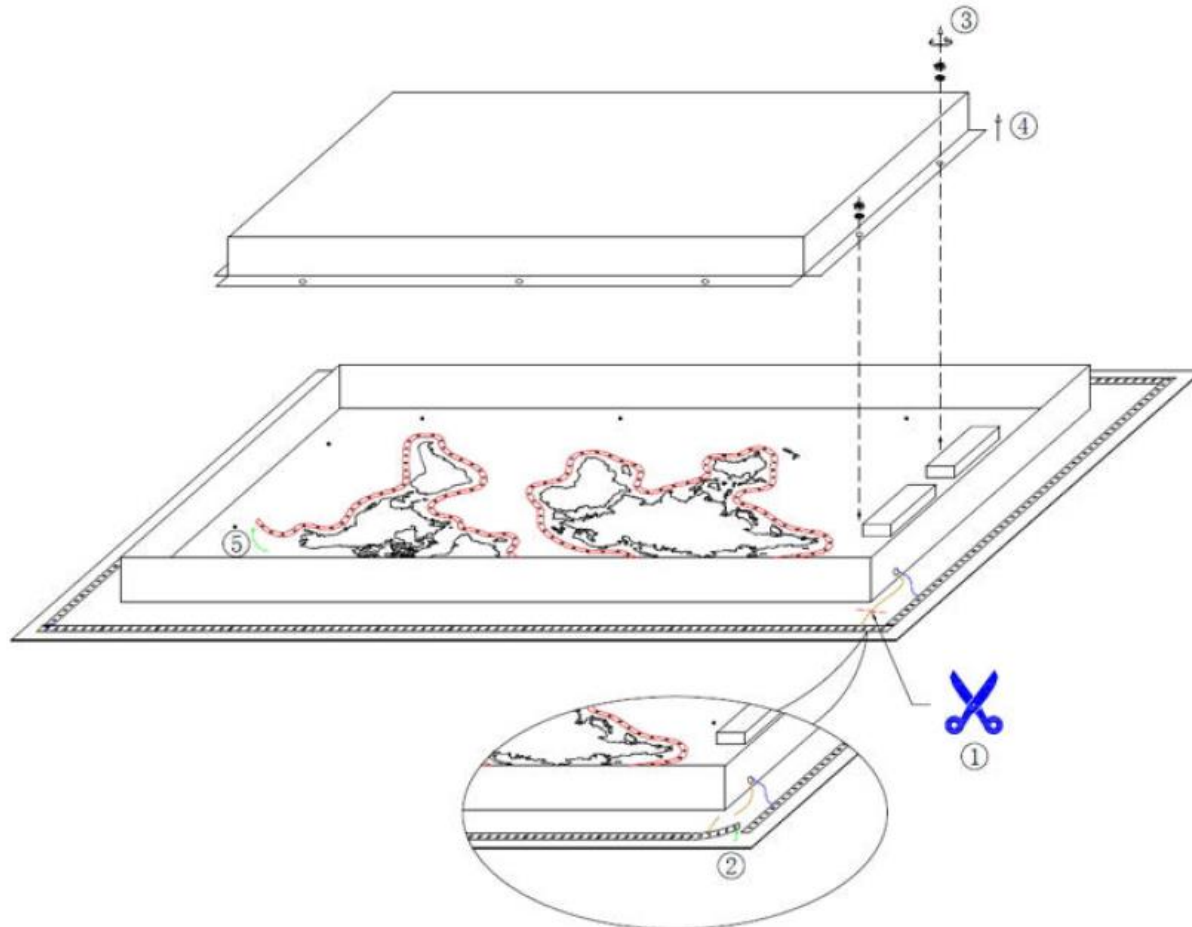

51290 Leuchtdekorations Map LED

KARE
DESIGN

<p>(1) x4</p>  <p>dowels not included</p>	<p>(2) x1</p> 
<p>(3) x4</p>  <p>dowels not included</p>	<p>(5) x4</p> 
<p>(4) x1</p> 	

51290 Leuchtdekoration Map LED

KARE
DESIGN

DE – Entsorgungshinweis
EN – disposal instructions
FR – instructions d'élimination
ES – instrucciones de eliminación

51290 Leuchtdecoration Map LED

KARE
DESIGN

6500 Lumen
Warm white/3000K

Safety Class: II
220V-240V
Lifetime: 20000h

60 Watt
CRI: >80
Working temp: -20°C to 40°C

Non-Dimmable
Mercury-free: 0.0 MGT

Size:L60*W120*D5,5 cm

Kare Design

51290

60
kWh/1000h

2019/2015