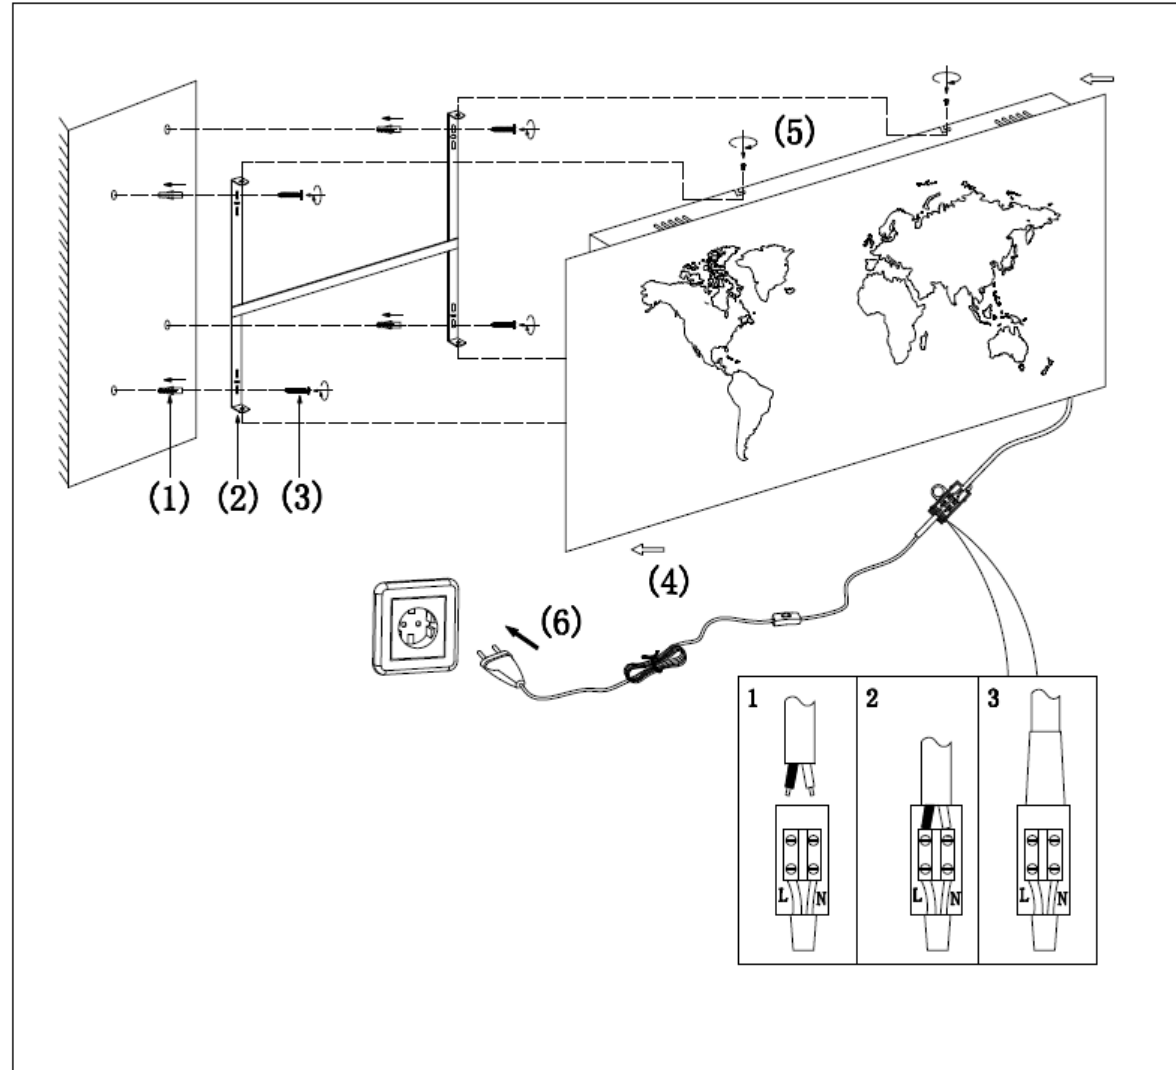

51290 Leuchtdekorations Map LED

KARE
DESIGN

<p>(1) x4</p>  <p>dowels not included</p>	<p>(2) x1</p> 
<p>(3) x4</p>  <p>dowels not included</p>	<p>(5) x4</p> 
<p>(4) x1</p> 	

51290 Leuchtdekoration Map LED

KARE
DESIGN

DE – Entsorgungshinweis
EN – disposal instructions
FR – instructions d'élimination
ES – instrucciones de eliminación

51290 Leuchtdecoration Map LED

KARE
DESIGN

6500 Lumen
Warm white/3000K

Safety Class: II
220V-240V
Lifetime: 20000h

60 Watt
CRI: >80
Working temp: -20°C to 40°C

Non-Dimmable
Mercury-free: 0.0 MGT

Size:L60*W120*D5,5 cm

Kare Design

51290

60
kWh/1000h

2019/2015