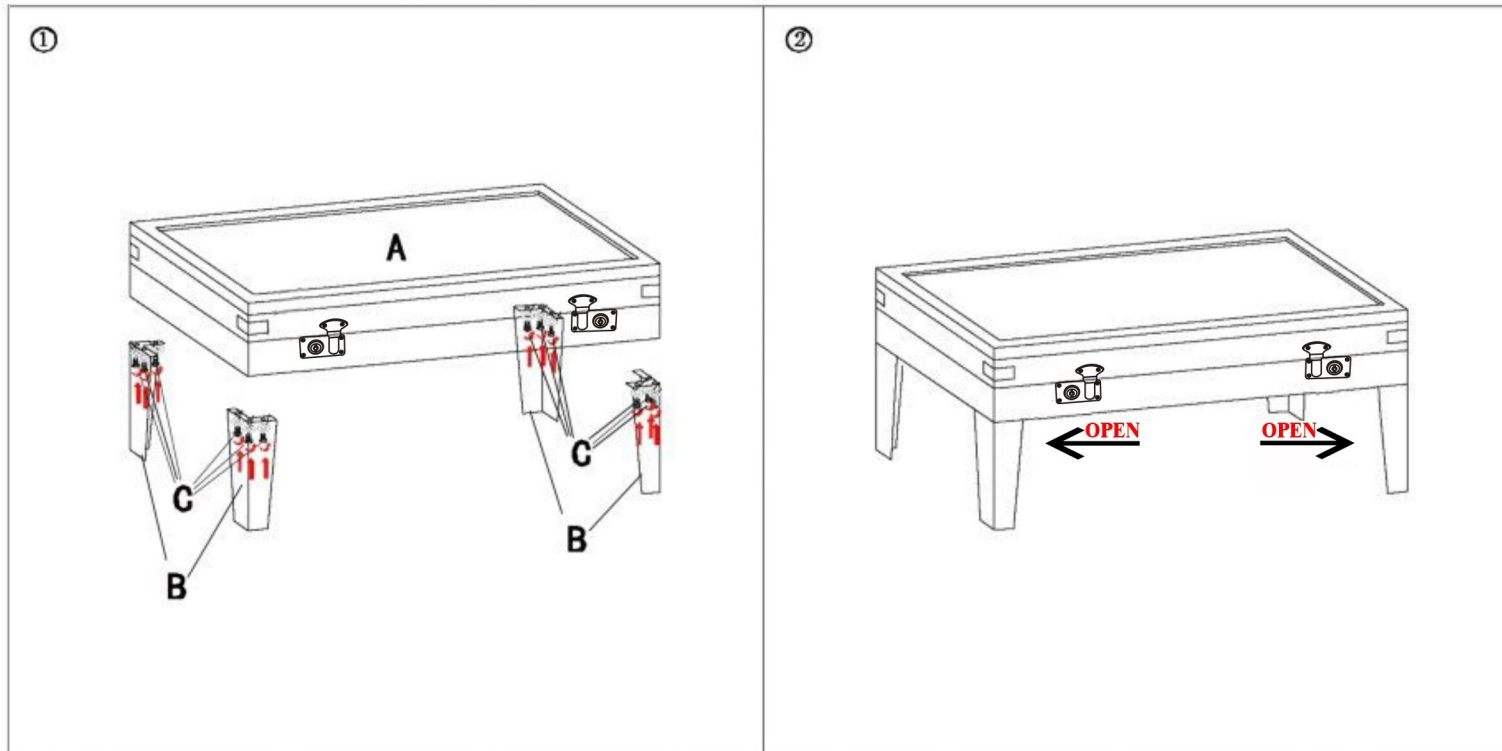

43268

Coffee table collector 110x55cm

KARE
DESIGN

| NO. | A | B | C | D |
|------|------|------|-----------|------|
| TYPE | | | M8x15 | |
| QTY | 1pcs | 4pcs | 12pcs | 1pcs |