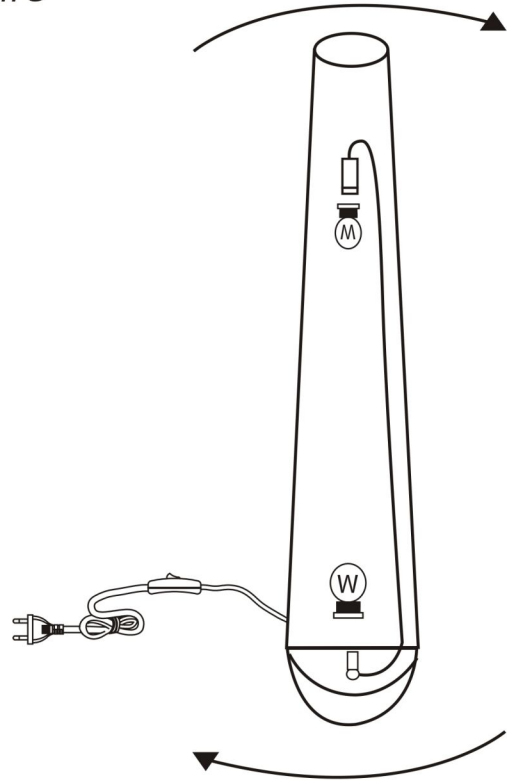

39423 Floor Lamp Sultan Cone 120cm
Bulb not included

KARE
DESIGN

#1

#3

#2