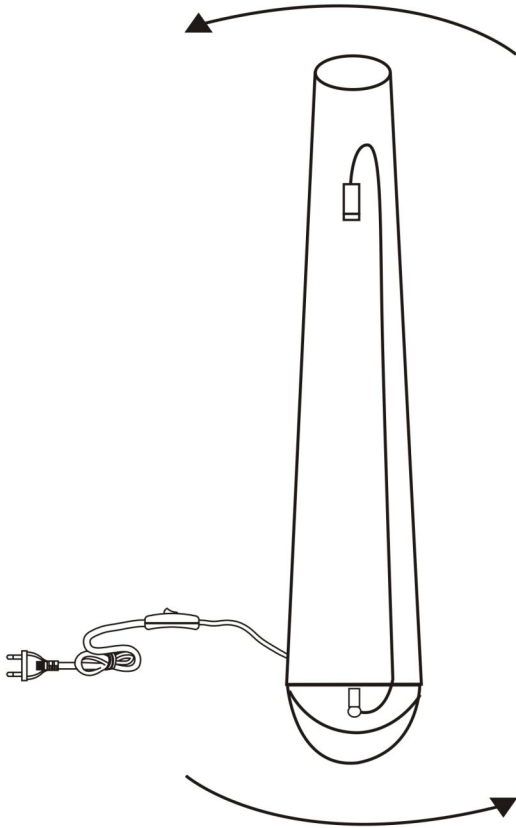

39423 Floor Lamp Sultan Cone 120cm
Bulb not included

KARE
DESIGN

#1

#3

#2