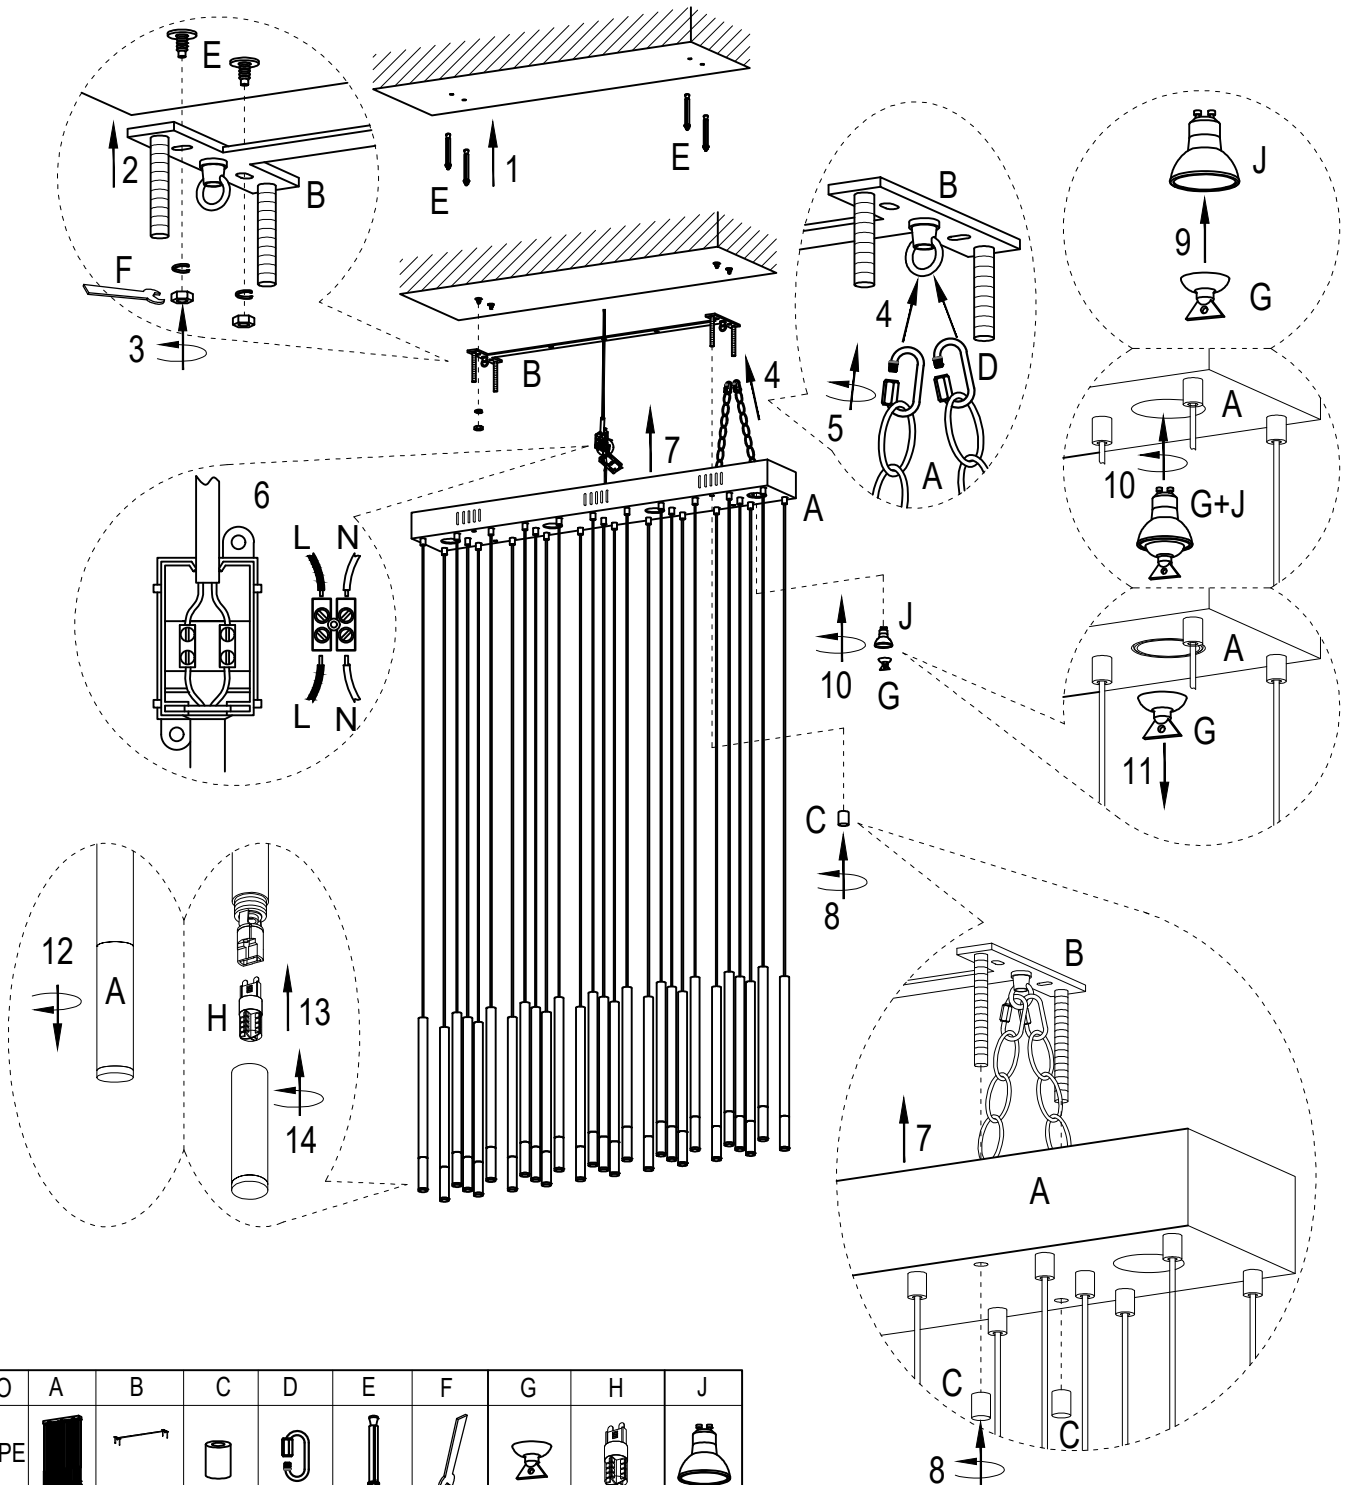

38882 Pendant Lamp Living Vegas Brass LED
 39301 Pendant Lamp Living Vegas Chrome LED
 53666 Pendant Lamp Living Vegas Schwarz Matt LED 120cm

NO	A	B	C	D	E	F	G	H	J
TYPE									
QTY	1 PC	1 PC	4 PCS	4 PCS	4 PCS	1 PC	1 PC	27 PCS	4 PCS