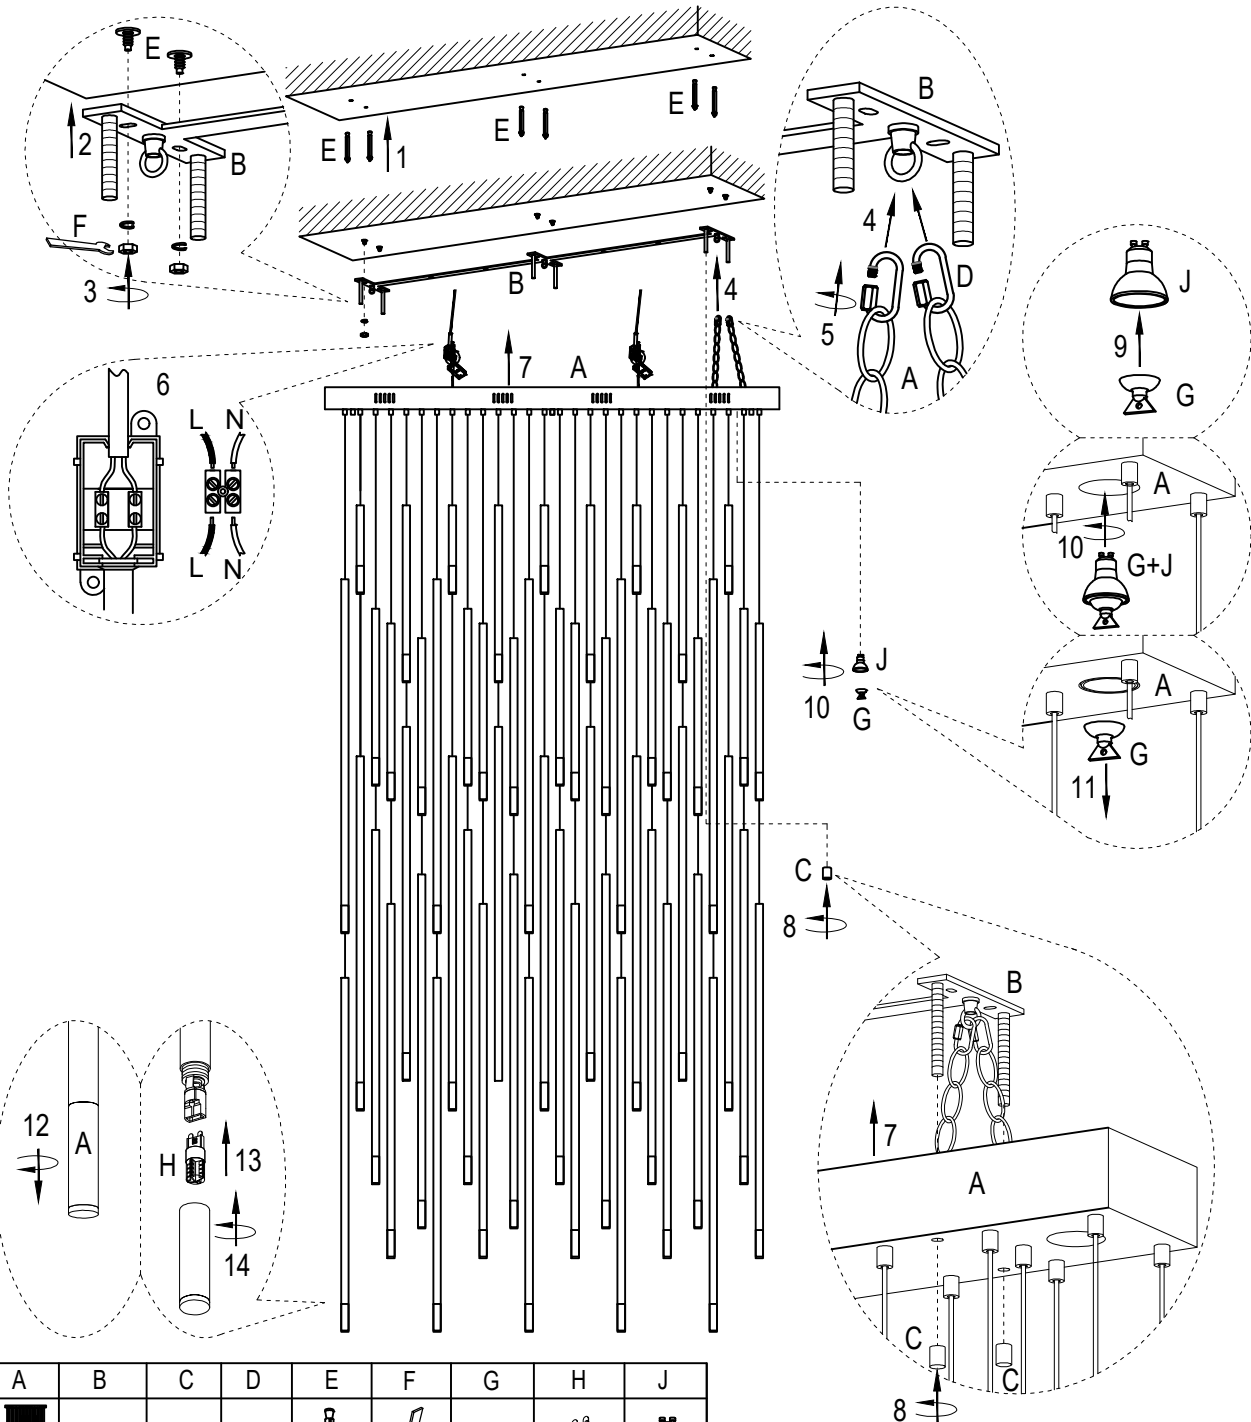

38881 Pendant Lamp Living Vegas Deluxe Brass LED
 39300 Pendant Lamp Living Vegas Deluxe Chrome LED
 53665 Pendant Lamp Living Vegas Deluxe Black Matt LED

NO	A	B	C	D	E	F	G	H	J
TYPE									
QTY	1 PC	1 PC	6 PCS	6 PCS	6 PCS	1 PC	1 PC	56 PCS	7 PCS